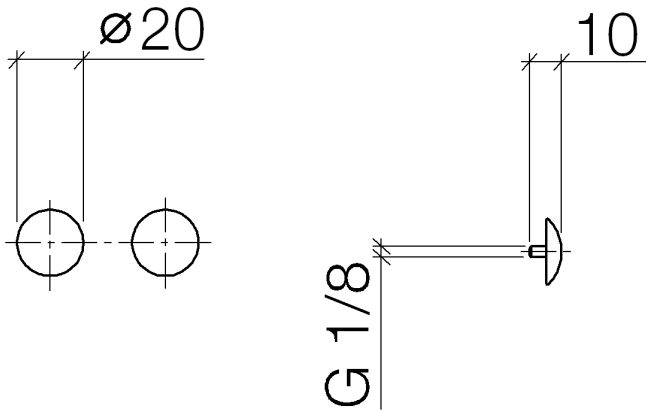

Decorative caps for Perfecto - Brushed Light Gold

IMO

12 801 970

• 1 pair

Including retaining screws available under order no.
12 800 970-FF

Fits: IMO, LULU, MADISON, MEM, TARA,
CL.1, LISSÉ, VAIA, META, CYO

	Brushed Light Gold	12 801 970-27
	Chrome	12 801 970-00
	Brushed Platinum	12 801 970-06
	Platinum	12 801 970-08
	Durabress (23kt Gold)	12 801 970-09
	Dark Chrome	12 801 970-19
	Light Gold	12 801 970-26
	Brushed Durabress (23kt Gold)	12 801 970-28
	Matte Black	12 801 970-33
	Brushed Bronze	12 801 970-42
	Brushed Champagne (22kt Gold)	12 801 970-46
	Champagne (22kt Gold)	12 801 970-47
	Brushed Chrome	12 801 970-93
	Brushed Dark Platinum	12 801 970-99

12 801 970

12 801 970

Parts for other
finishes can be found
here: Chrome

Spare parts list

No.	Item Number	Name	Quantity used	Delivery time
1	09 30 30 060-27	screw	2	60